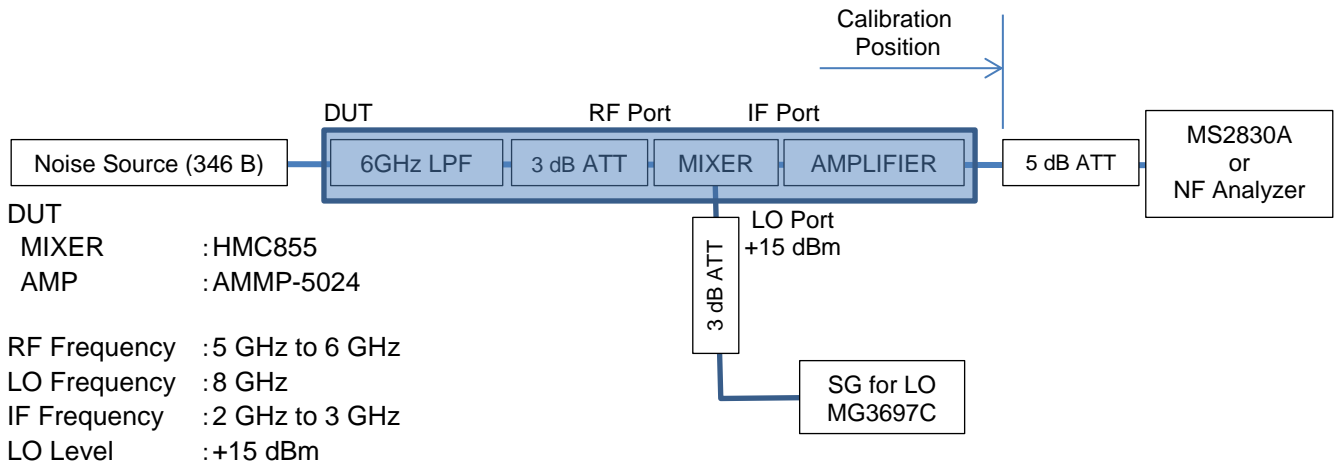

There is attenuator to the input port of equipment in the measurement, because we are considering the measurement uncertainty by impedance mismatching between the equipment. Therefore, it is the measurement situation using same attenuator and same DUT.

Amplifier Mode

Measurement setup

DUT
AMP

: AMMP-5024

Frequency

: 6 GHz to 16 GHz

Down Converter Mode

Measurement setup