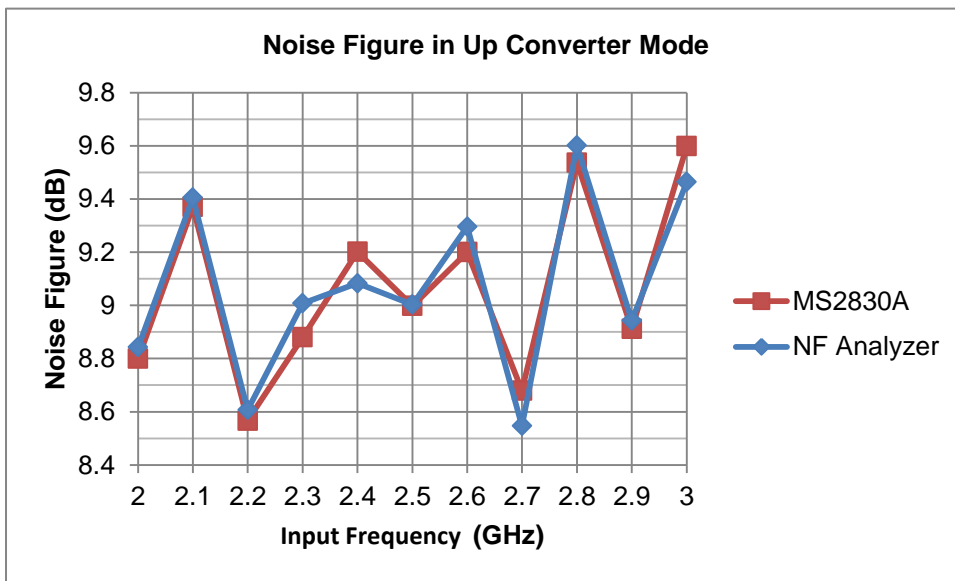

Up Converter Mode

Measurement setup