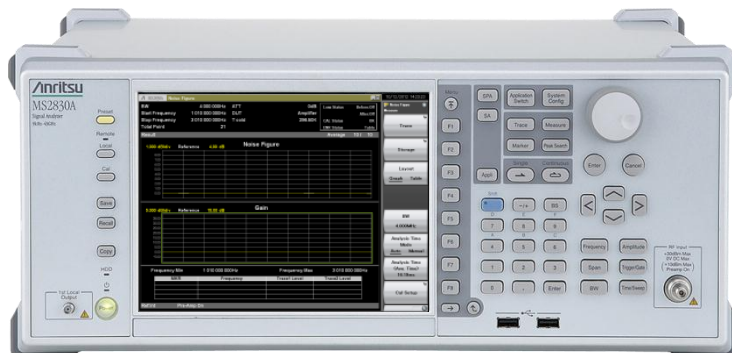

Comparison of MS2830A and NF Analyzer for Noise Figure Measurement

MS2830A
Signal Analyzer

Overview

This document describes the comparisons with Standard NF Analyzer about the noise figure measurement. The noise figure measurement option has 3 measurement modes, so this document compares each. Anritsu product is MS2830A (43 GHz model with Opt-017 and 068).

There is attenuator to the input port of equipment in the measurement, because we are considering the measurement uncertainty by impedance mismatching between the equipment. Therefore, it is the measurement situation using same attenuator and same DUT.