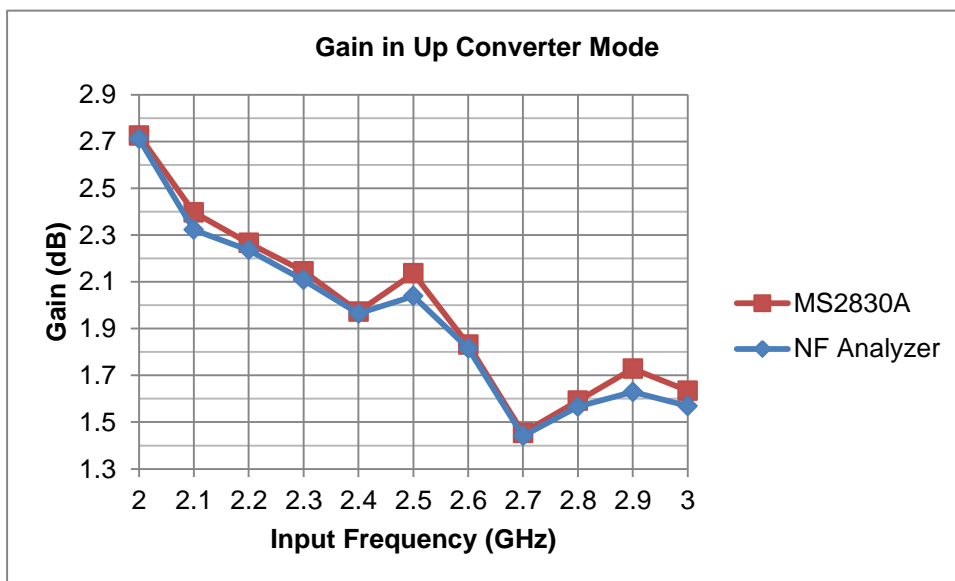

Up Converter Mode

Measurement setup