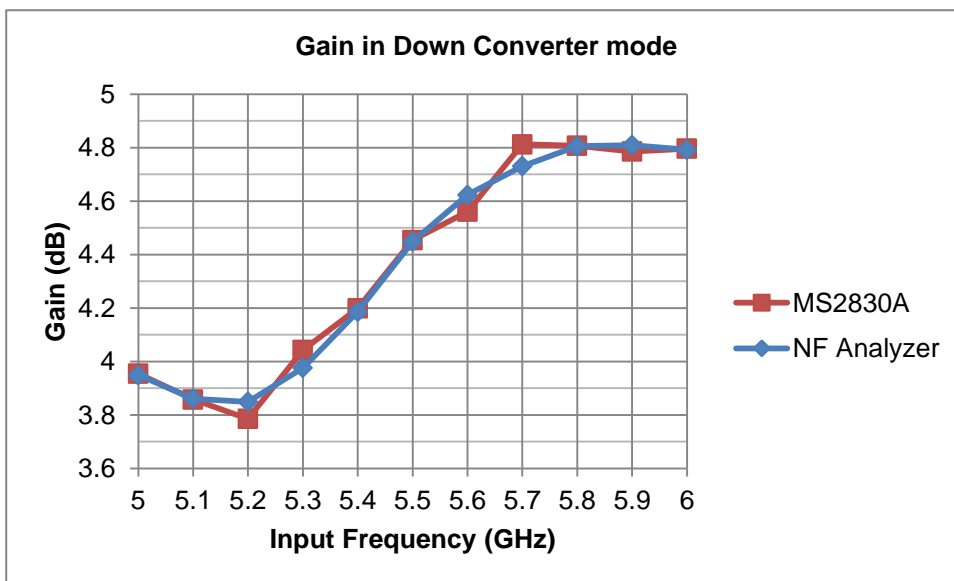

Amplifier Mode

Measurement setup

DUT
AMP

: AMMP-5024

Frequency

: 6 GHz to 16 GHz

Down Converter Mode

Measurement setup