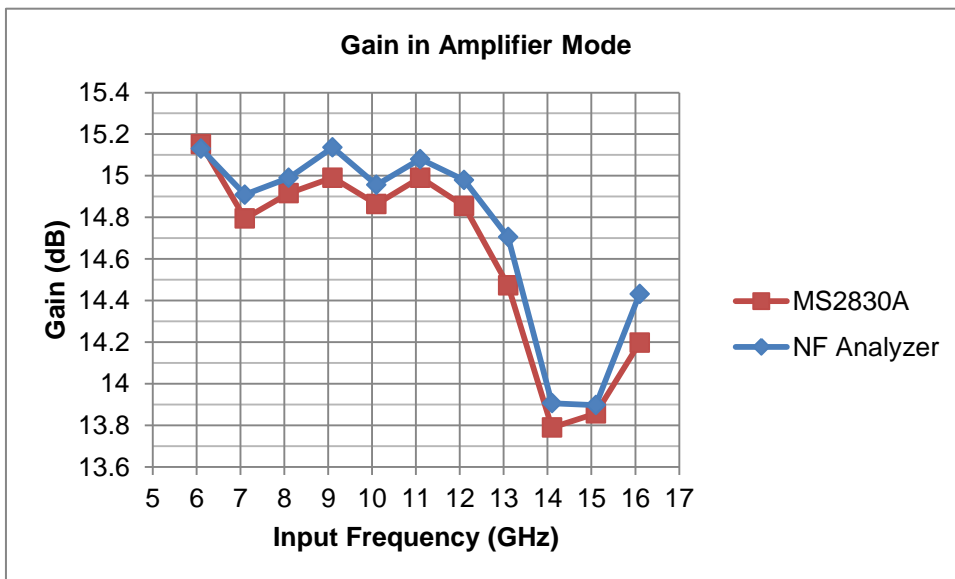

Amplifier Mode

Measurement setup

DUT
AMP

: AMMP-5024

Frequency

: 6 GHz to 16 GHz

Down Converter Mode

Measurement setup