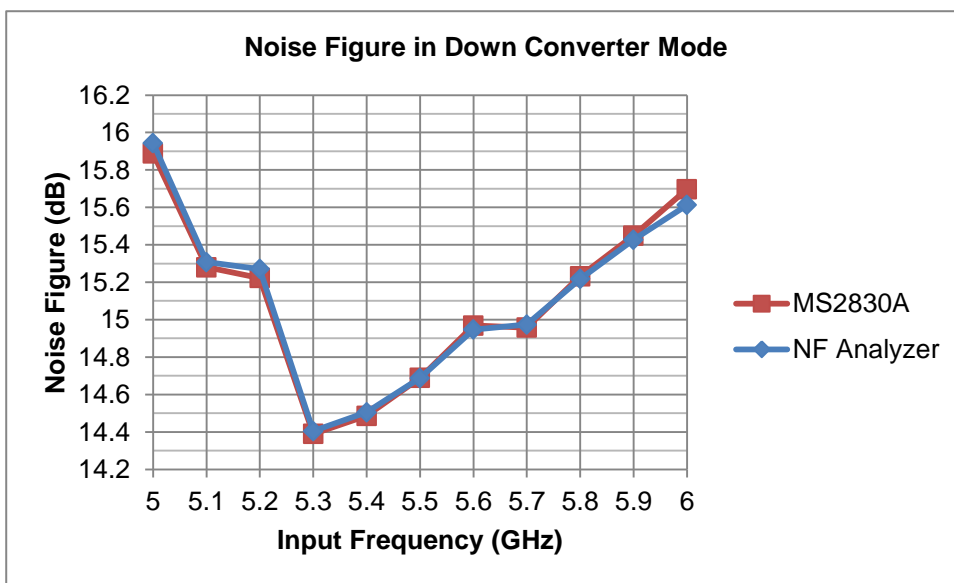

Amplifier Mode

Measurement setup

DUT
AMP

: AMMP-5024

Frequency

: 6 GHz to 16 GHz

Down Converter Mode

Measurement setup