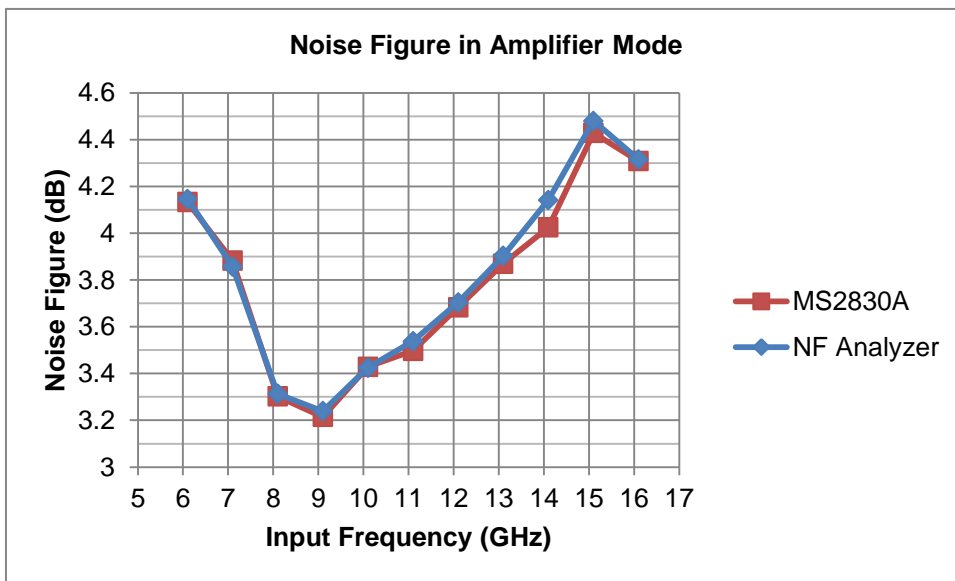

Amplifier Mode

Measurement setup

DUT
AMP

: AMMP-5024

Frequency

: 6 GHz to 16 GHz

Down Converter Mode

Measurement setup