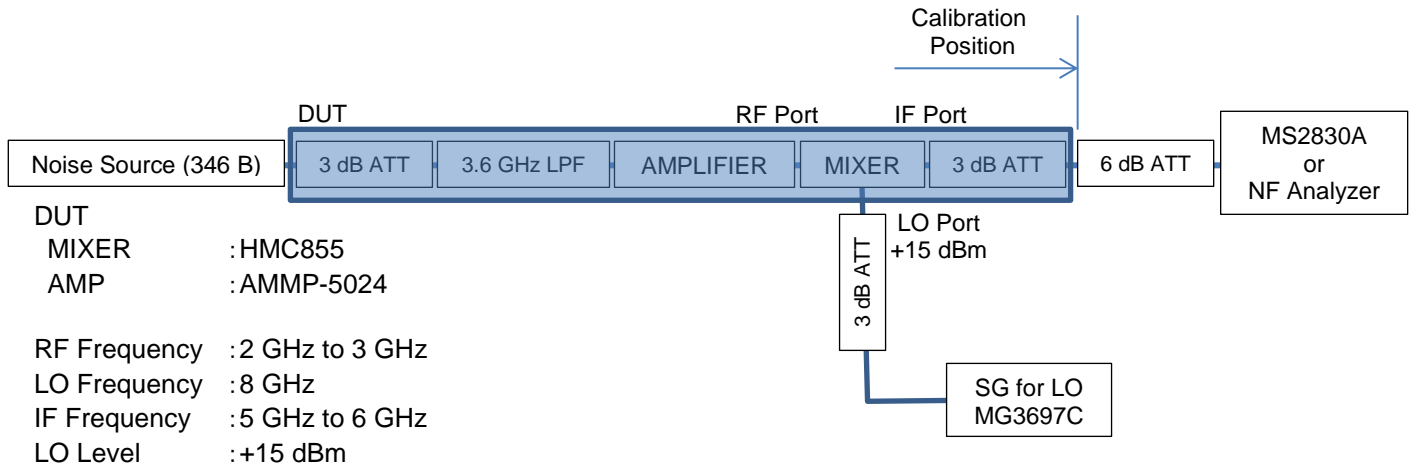

Up Converter Mode

Measurement setup